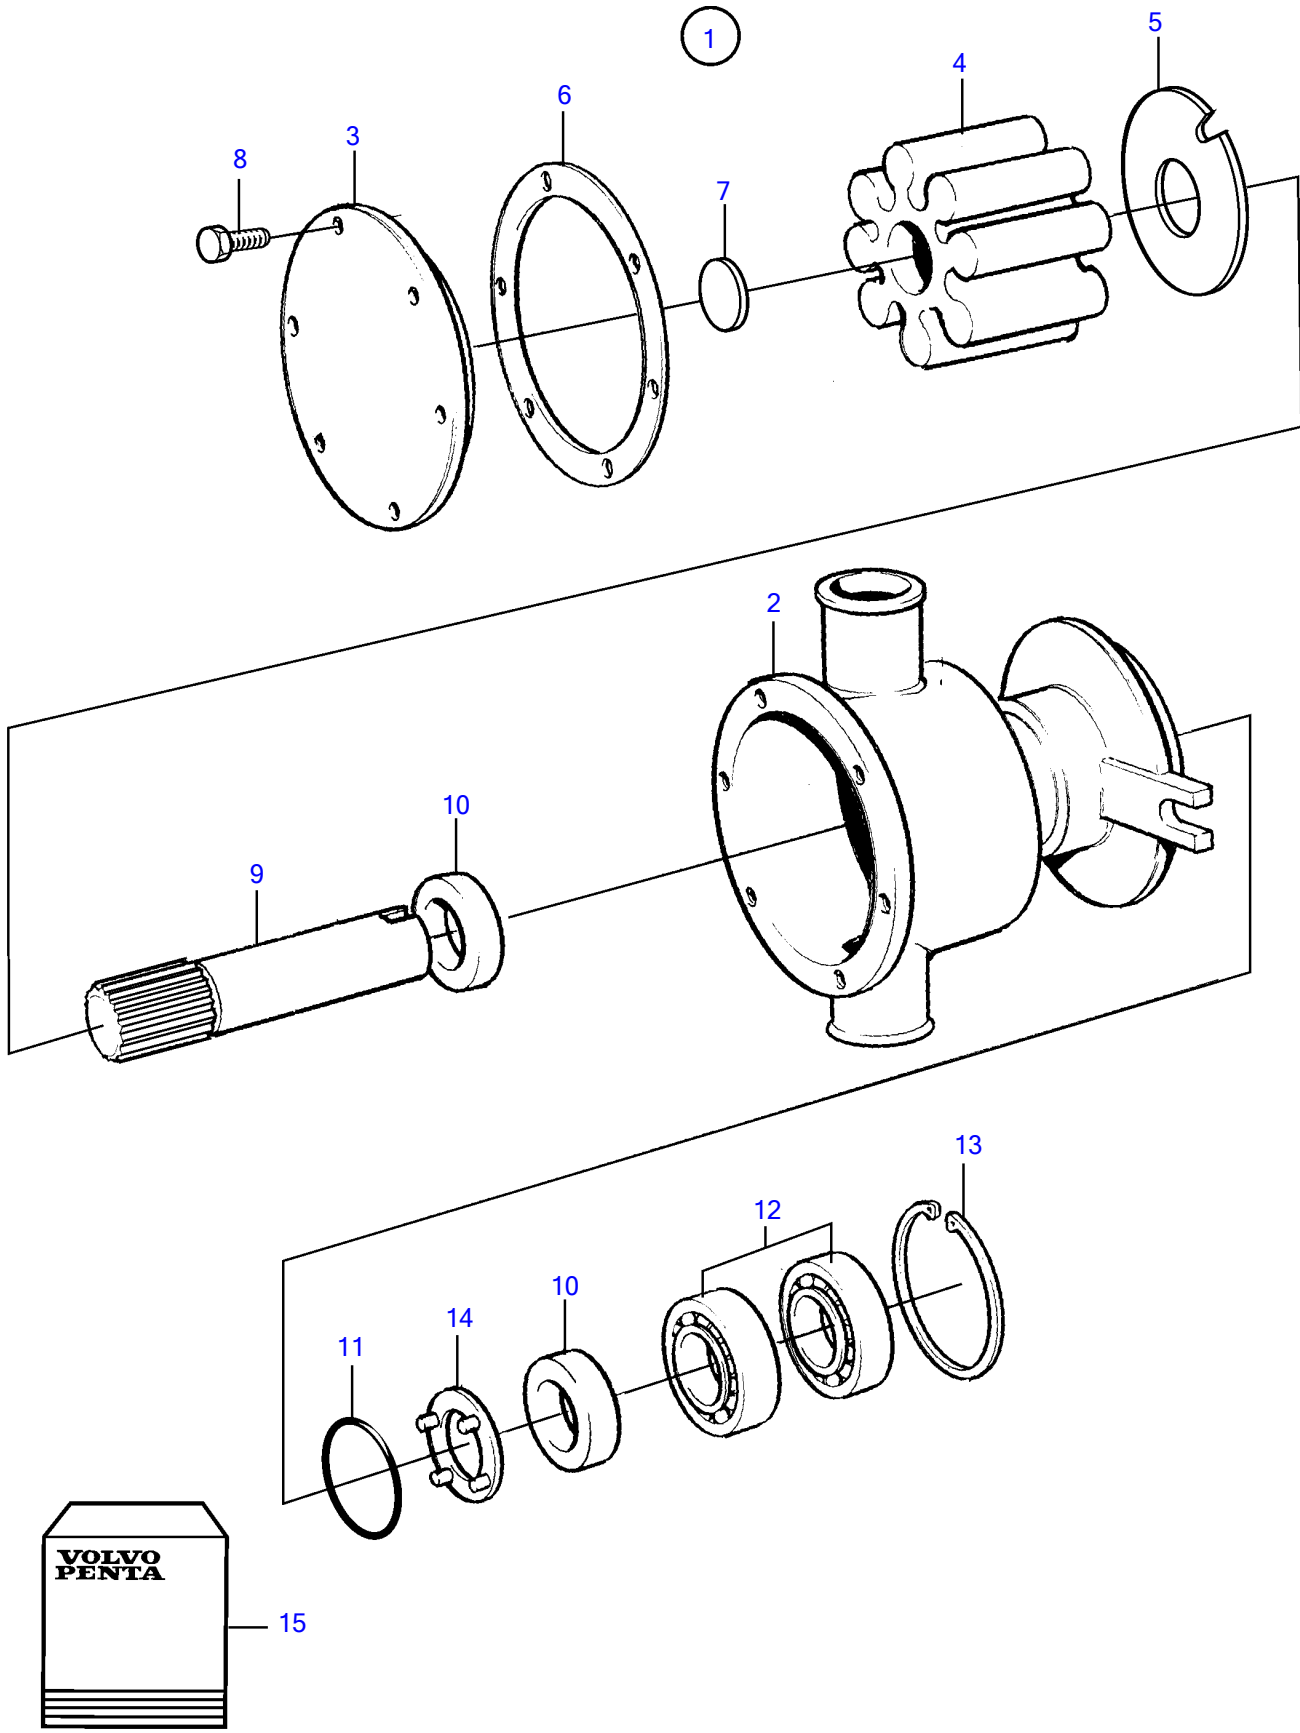

AD31L-A, AD31P-A, AD41L-A, AD41P-A, D41L-A, TAMD31L-A, TAMD31M-A, TAMD31P-A, TAMD31S-A, TAMD41H-A, TAMD41H-B, TAMD41P-A, TAMD41L-A, TAMD41M-A, TMD31L-A, TMD41L-A

AD31L-A, AD31P-A, AD41L-A, AD41P-A, D41L-A, TAMD31L-A, TAMD31M-A, TAMD31P-A, TAMD31S-A, TAMD41H-A, TAMD41H-B, TAMD41P-A, TAMD41L-A, TAMD41M-A, TMD31L-A, TMD41L-A

REF	PART NO.	QTY	DESCRIPTION	NOTES
1	3581558	1	Sea water pump	Repl by 3583115
2		1	• Housing	
3	3581617	1	• Cardboard tube	Included in overhaul kit.
4		1	• Impeller	Included in impeller kit.
6	3581618	1	• O-ring	Included in impeller kit.
7	827019	1	• Washer	Included in impeller kit.
8	841693	6	• Screw	Included in overhaul kit.
9		1	• Shaft	Included in overhaul kit.
10	827247	2	• Sealing ring	Included in overhaul kit.
11	960166	1	• O-ring	Included in overhaul kit.
12	11010	2	• Ball bearing	Included in overhaul kit.
13	914523	1	• Snap ring	Included in overhaul kit.
14	844580	1	• Support washer	
15	877373	1	Repair kit	See group 99
	3841697	1	Impeller kit	See group 99